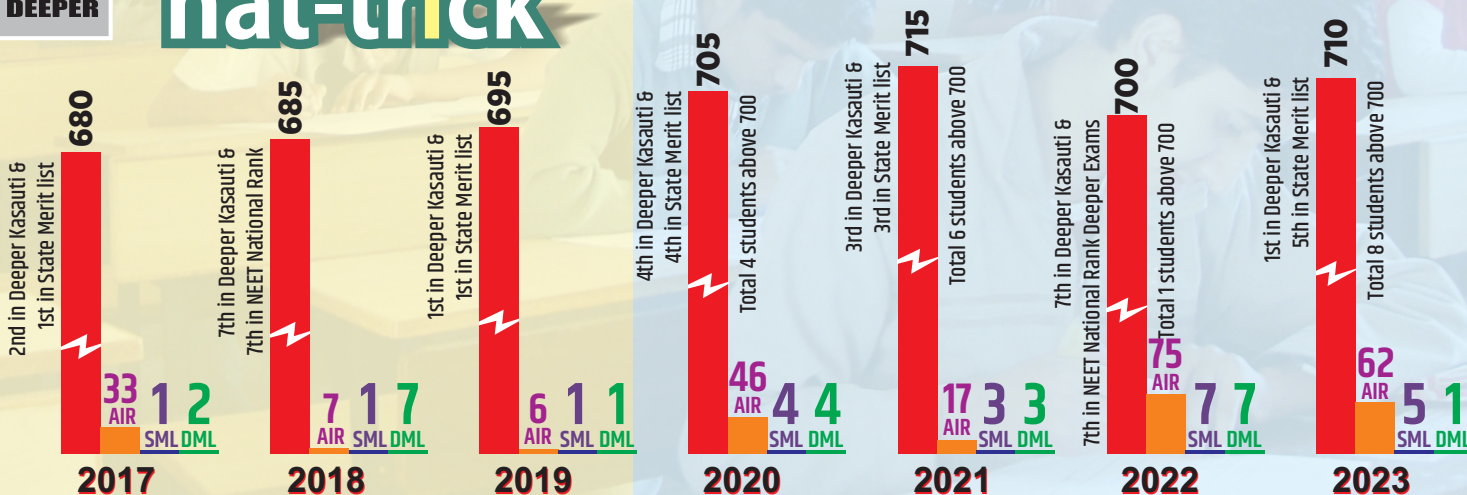

NEET

NATIONAL ELIGIBILITY CUM ENTRANCE TEST

MH-CET TILL 2016, NEET 2017 ONWARDS

1

RECORD

ALL 5 TOPPERS
3 MEDICAL, 2 ENGG.
(2010)

2

RECORD

FIRST TIME
NEET TOPPER
(2013)

3

RECORD

MATCHING TOP
SCORE DEEPER
& MHT-CET
(2014)

4

RECORD

10 DEEPER MERIT
MATCHES WITH
10 STATE MERIT
(2014)

5

RECORD

200/200
FIRST TIME IN
MHT-CET
(2015)

6

RECORD

TOPPERS
HAT TRICK
IN NEET
(2017-2018-2019)

7

RECORD

OVERALL 13 TIMES
STATE TOPPER
IN 17 YEARS

Third party most trusted and accurate assessment of your real preparation by highly acceptable neutral agency - **DEEPER**

GOVT. MBBS

CAT	CAT SML	MARKS
OPEN	1282	588
OBC	863	582
EWS	578	585
NTB	100	507
NTC	147	565
NTD	103	580
VJ	118	530
ST	279	365
SC	500	491
MAHARASHTRA STATE QUOTA 85%	4154	
ALL INDIA QUOTA 15%	776	
TOTAL GOVT. SEATS	4950	

INTAKE CAPACITY 2023

HEALTH SCIENCE COURSES	GOVT		PRIVATE		DEEMED	
	COLLEGE	SEATS	COLLEGE	SEATS	COLLEGE	SEATS
MBBS	31	4950	22	3170	12	2250
BDS	04	326	25	2400	08	800
BAMS	22	1837	61	4060	04	400
BHMS	1	63	56	4415	02	200
BUMS	03	180	04	230	-	-
BPTH	04	90	72	3620	-	-
BOTH	04	90	-	-	-	-
BASLP	02	25	-	-	-	-
BP&O	01	08	-	-	-	-
B.SC						
NURSING	05	250	128	6060	-	-
VETER.	05	434	-	-	-	-

DEEPER NEET GLORY SINCE INCEPTION

TOPPER'S MAIDEN
hat-trick

700 CLUB OF 19 STUDENTS

Year	Student Name	College	Location
2017	Rucha Herlekar	Furguser College, Pune	PUNE
2018	Krishna Agarwal	Vedant College, Nanded	NANDED
2019	Sarthak Bhat	K. V. N. Naik College, Nashik	NASHIK
2020	Abhay Chillarage	Rajashree Shahu College, Latur	LATUR
2021	Vaishnavi Sarada	Bhavna Public School, Washim	WASHIM
2022	Varad Jadhav	Sanjay Ghodawat IIT & Medical Academy	KOLHAPUR
2023	MEGH CHHABDA	JES, Jalna	JALNA

AIR : ALL INDIA RANK | SML : STATE MERIT LIST | DML : DEEPER MERIT LIST

www.deeper.org.in

CUT OFF OF MAHARASHTRA STATE GOVT. AND PRIVATE MEDICAL COLLEGES AFTER 1st ROUND - CATEGORYWISE

CATEGORY	OPEN		OBC		EWS		NTB		NTC		NTD		VJ		ST		SC	
	GOVT	PRIVATE	GOVT	PRIVATE	GOVT	PRIVATE	GOVT	PRIVATE	GOVT	PRIVATE	GOVT	PRIVATE	GOVT	PRIVATE	GOVT	PRIVATE	GOVT	PRIVATE
AIR	36540	77262	40336	79435	38339	77231	102121	126945	52142	80950	41844	77332	80671	101046	287060	337310	117529	137722
SML	2855	6364	3191	6556	3016	6361	8321	9918	4184	6677	3327	6371	6652	8243	15977	17399	9370	10472
CAT RANK	1282	2355	863	1905	578	1340	100	142	147	274	103	221	118	160	279	412	500	747
SCORE	588	534	582	531	585	534	507	482	565	530	580	534	530	508	365	338	491	472